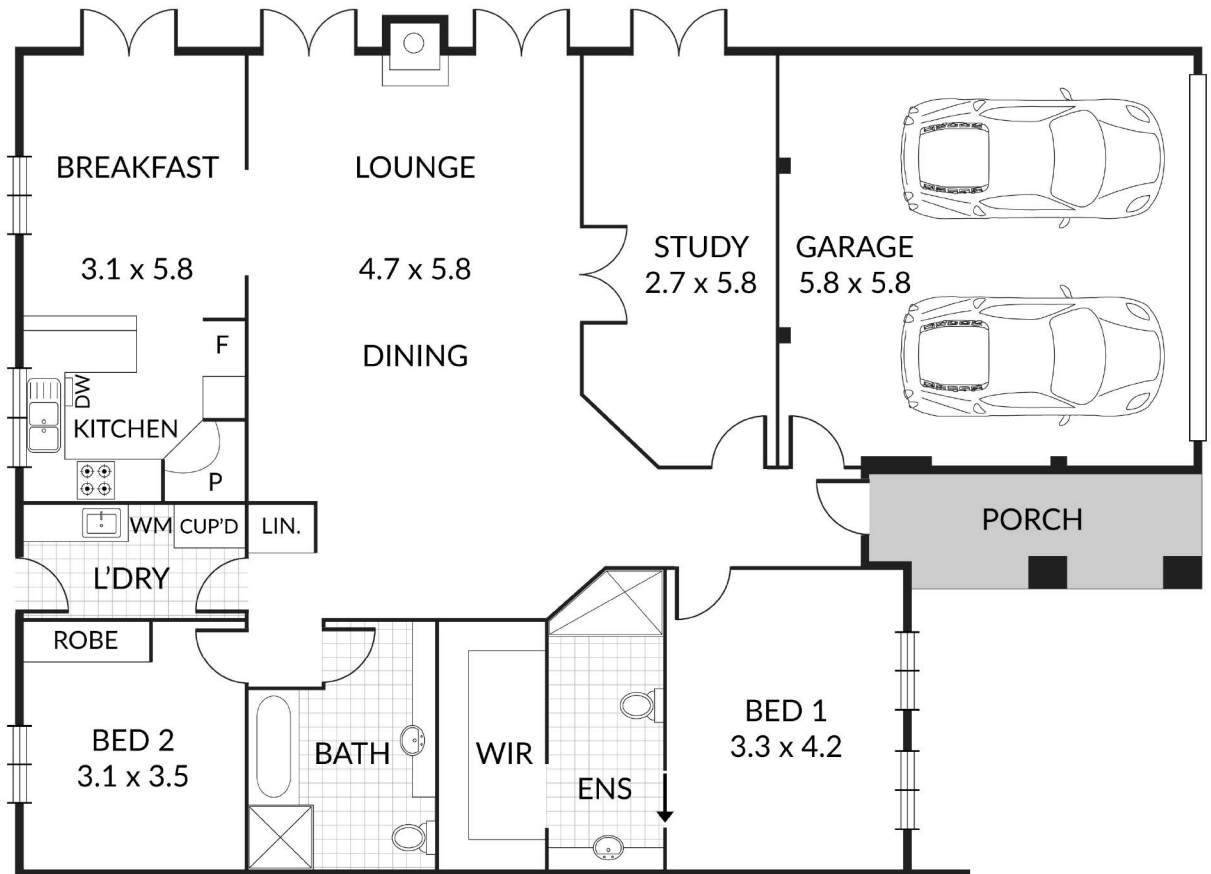

Oakmont Villa

CAMERON CLOSE

CENTENNIAL
LIVING

The information contained in this marketing material is indicative only and subject to change. Centennial Living Management makes no warranty regarding the accuracy of statements, figures, measurements, plans, images, location, building orientation, availability of fixtures and fittings or other representations. Please seek legal and independent financial advice in relation to all the information contained herein.