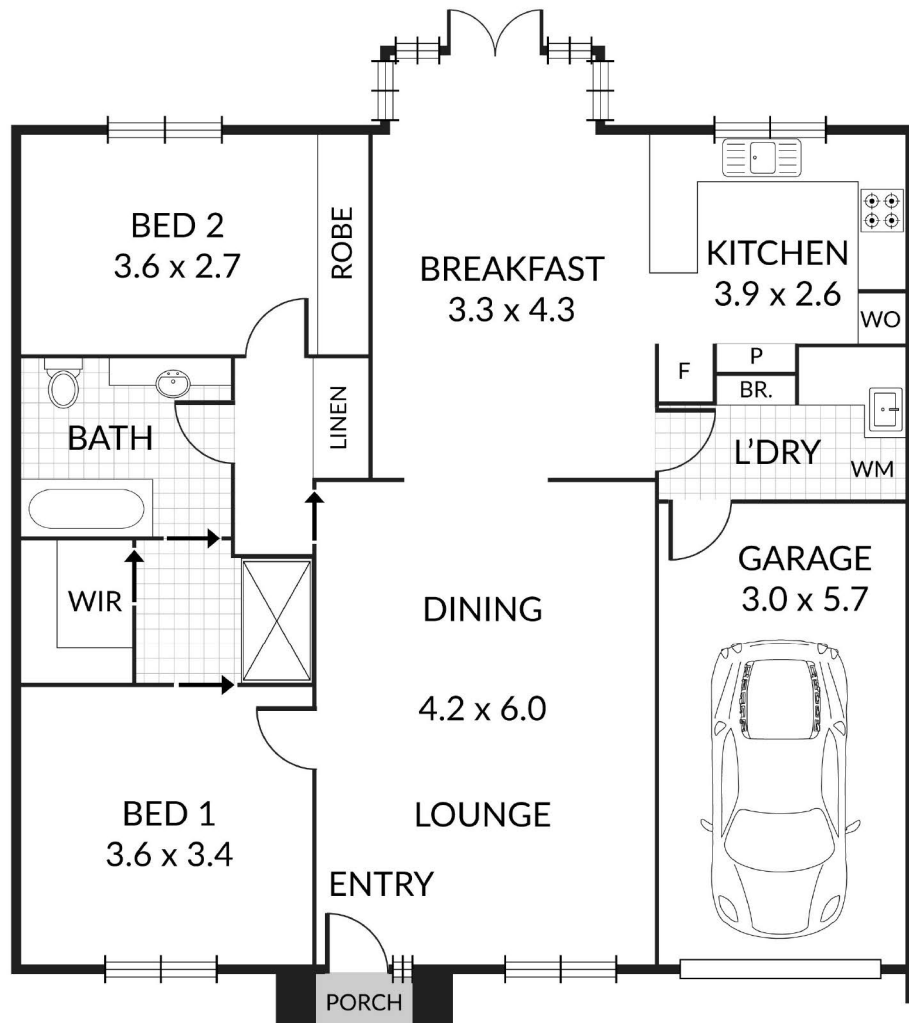

Condo

TYPE A

CAMERON CLOSE

**CENTENNIAL
LIVING**

- 1x
- 1x
- 1x

The information contained in this marketing material is indicative only and subject to change. Centennial Living Management makes no warranty regarding the accuracy of statements, figures, measurements, plans, images, location, building orientation, availability of fixtures and fittings or other representations. Please seek legal and independent financial advice in relation to all the information contained herein.

Monterey Villa

CAMERON CLOSE

CENTENNIAL
LIVING

2 x 

1 x 

1 x 

The information contained in this marketing material is indicative only and subject to change. Centennial Living Management makes no warranty regarding the accuracy of statements, figures, measurements, plans, images, location, building orientation, availability of fixtures and fittings or other representations. Please seek legal and independent financial advice in relation to all the information contained herein.